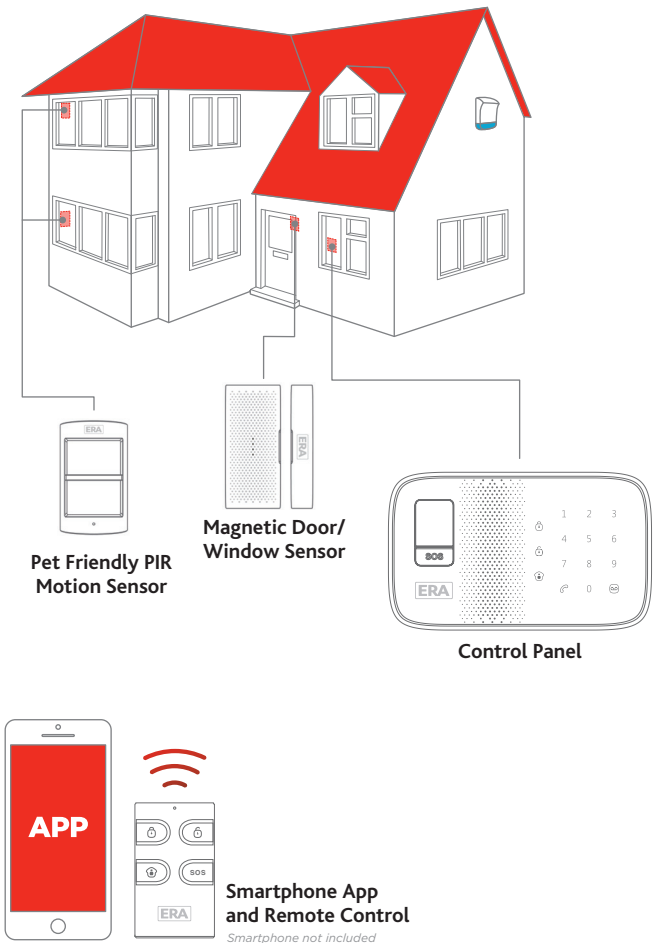

Technical Information

Item	Parameter
ERA Vault	
Model No	E3
Control Panel's Power Supply	Input: AC 110-240V/50-60Hz Output : DC 12V/500mA
GSM Working Frequency	850/900/1800/1900MHz
Standby Current	≤46mA
Alarm Current	≤205mA
Transmitting Distance	≤80metres (in open field conditions)
Internal Battery Backup	3.7V/1200mAh 18650 Lithium Battery
Internal Siren	95dB
Allowed amount of expandable wireless accessories	10pcs Remote Controls, 50pcs Wireless Accessories, and 50pcs RFID Contactless Tags
Radio Frequency	433MHz
Housing Material	ABS Plastic
Operation Condition	Temperature: -10°C - 55°C Humidity: ≤80% (non-condensing)
Dimensions (L x W x H)	Panel: 199.5mm x 120mm x 29mm Bracket: 88mm x 20mm x 8mm
EAN	5060215565041
Outer Carton Qty	20
Outer Carton Dimensions	500mm x 425mm x 290mm
Outer Carton Weight	18kg

Packaging

Kit Content
Includes: Control Panel (with back-up battery and internal siren), Adapter x 1, Pet Friendly PIR Motion Sensor x 1, Door/Window Sensor x 1, Remote Control x 2, RFID Contactless Tags x 2, all Batteries, all Fittings, Instruction Manual.

Suggested Installation Layout

ERA reserves the right to change specification without notice
It is the responsibility of the householder or installer to ensure that the finished product meets any required safety and performance specification.